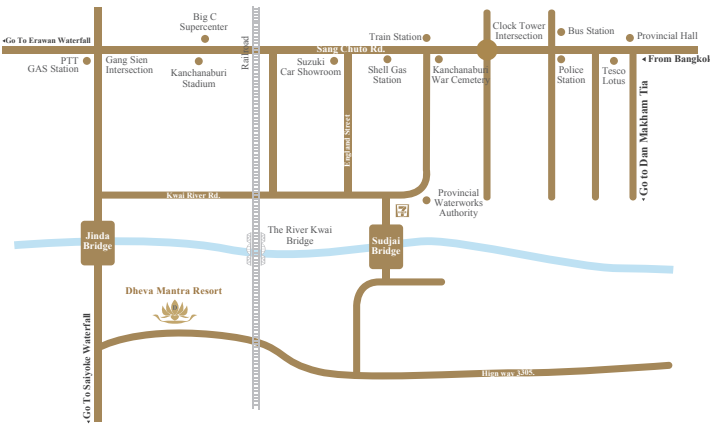

DHEVA MANTRA RESORT

Dheva Mantra Resort, Kanchanaburi

FACT SHEET

From wood carvings to exquisite artwork, DHEVA MANTRA RESORT offers lavish accommodations that reverently capture the beauty of a bygone Colonial era. Bask in the ambrosial ambiance that only the sophistication of our signature spa and suites can provide. Traverse the length of the River Kwai, and be amazed by the abundance of Kanchanaburi's historical marvels.

Location

Located 129 km west of Bangkok, the resort resides along the banks of River Kwai offering sweeping views that exposes the tranquility scenery of the glistening river. Discover natural and historical attractions in Kanchanaburi all within driving distance from the resort.

	Cuisine	Seating	Attire	Reservation	Operation Time	Location
Tiara	Western	Indoor 84	Casual	Required	06.30-10.30	Adjacent to the Lobby
The Terrace	All Day Dining	Indoor 35	Casual	Not necessary	11.00-20.00	Lower Level by the Lobby
Rice Barge	Authentic Thai Food	Indoor 45	Casual	Required	17.00-23.00	Near the River
Butter & Scotch	Snack and Sandwich	Outdoor 10	Casual	Not necessary	12.00-19.00	Swimming Pool